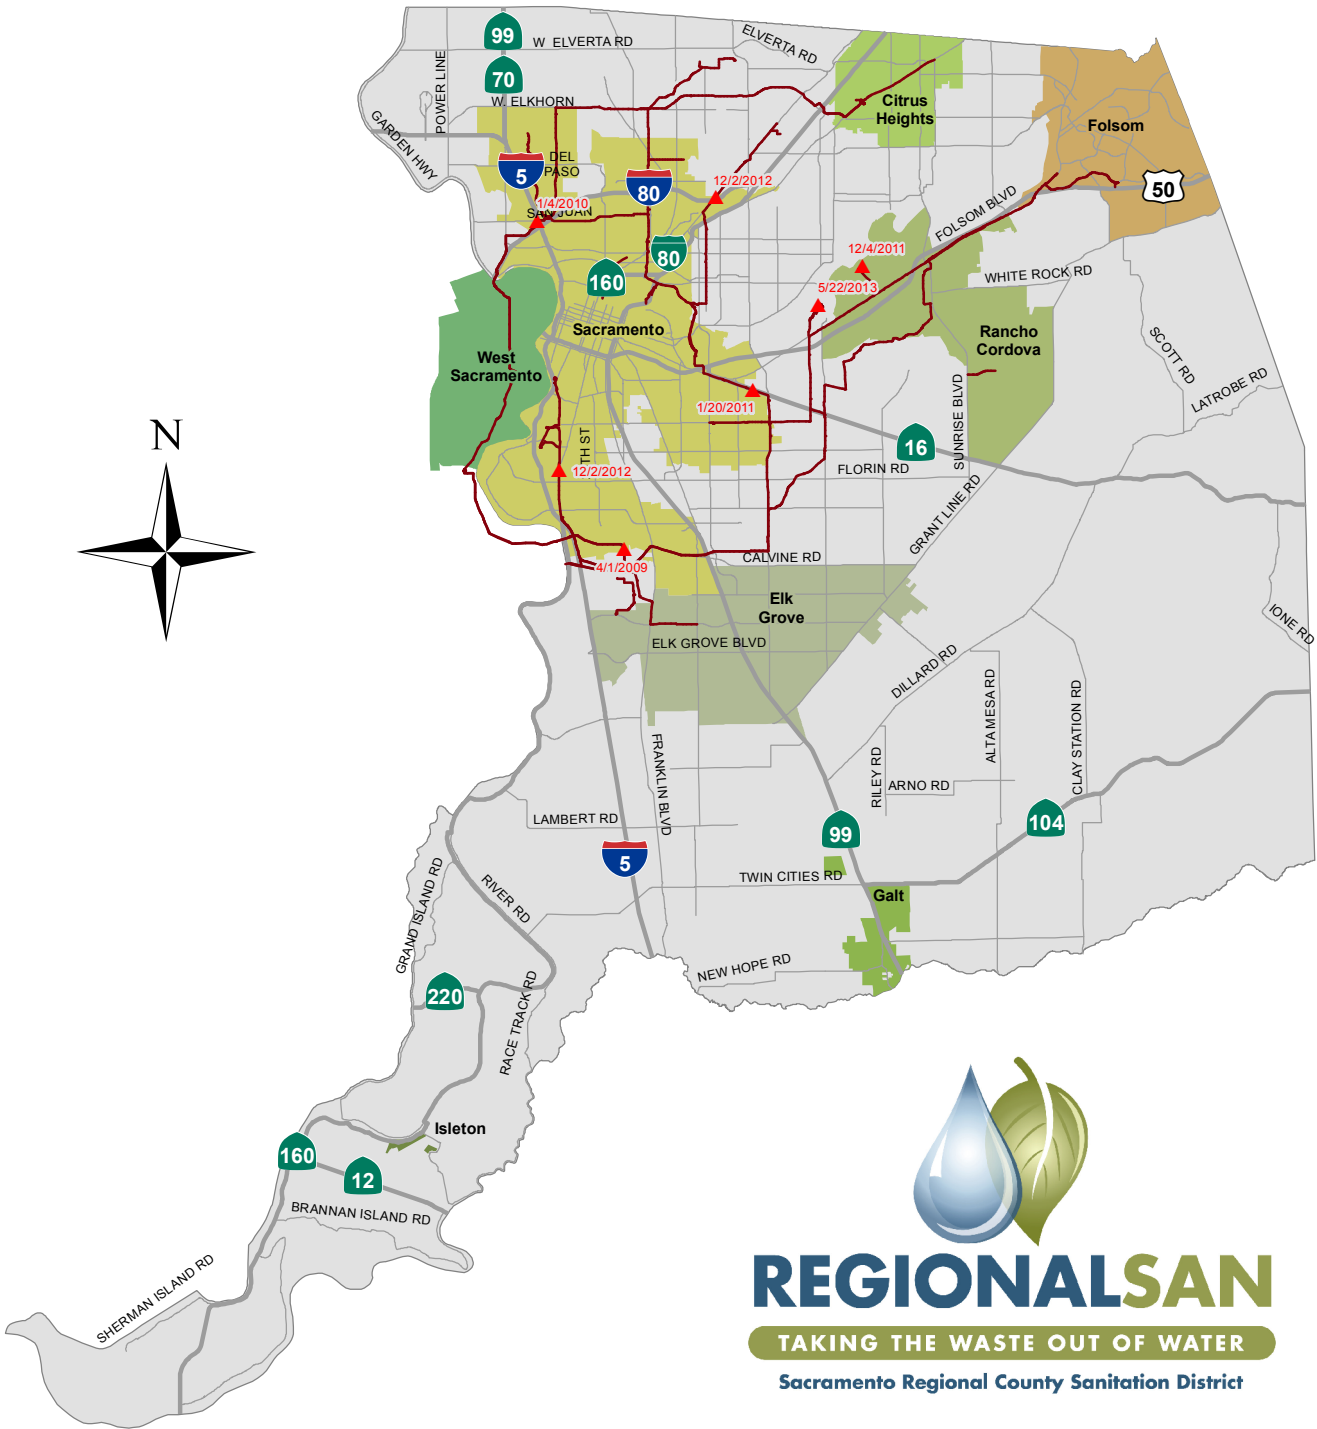

REGIONALSAN

5 Year Historical Sewer System Overflow (SSO) Locations September 2013

Legend

- ▲ Sewer System Overflow (SSO) Locations
- Regional San Interceptor Sewers