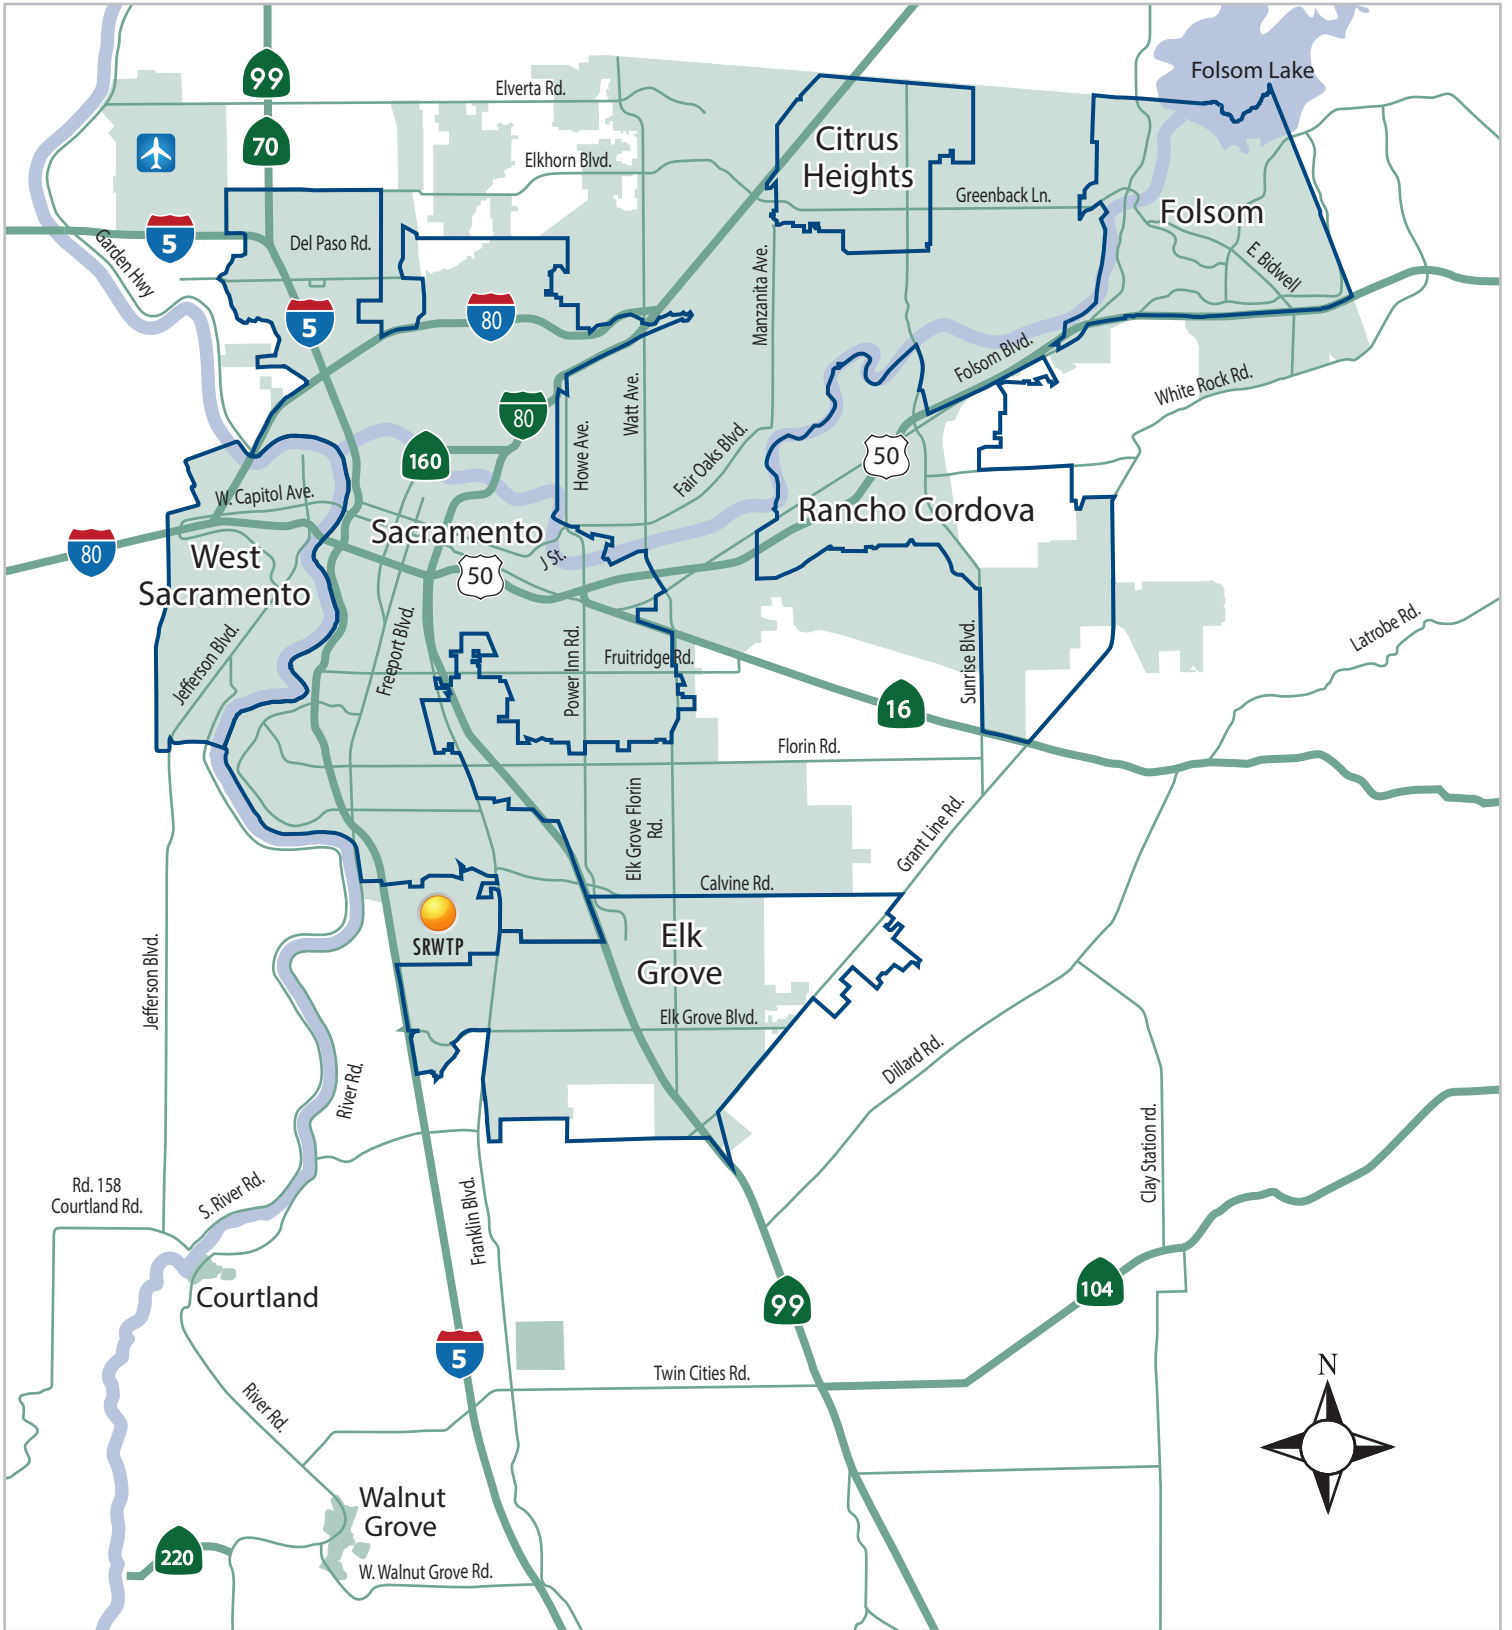

REGIONALSAN SERVICE AREA

LEGEND

- SRCS D Service Area
- City Boundaries
- Rivers
- Sacramento Regional Wastewater Treatment Plant
- Highways
- Main Roads